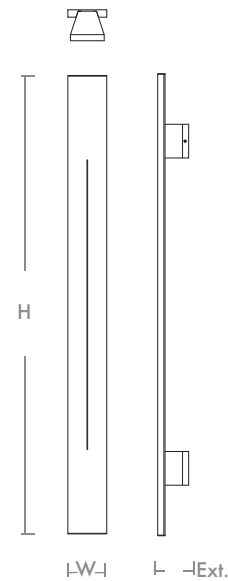

TORRE 48" 5CCT Outdoor Wall Sconce
3-775-15

FIXTURE TYPE _____

LOCATION _____

PROJECT _____

DATE _____

-15 Black

LIGHT SOURCE	(1) 38 Watt LED Modules 90CRI
LUMINAIRE POWER	42W 800mA
RATED LIFE	35000 RL
COLOR TEMPERATURES	Field Selectable 2700/3000/4000/ 5000/6500 CCT Note: Oxygen standard setting 3000K
LUMEN OUTPUT	3450 lm At 3000K
INPUT VOLTAGE	120 - 277V AC 50/60Hz
DRIVER OUTPUT	52W Max.
DIMMING	TRIAC dimming at 120v
CONSTRUCTION	Aluminum/PVC/Acrylic
DIFFUSER	Acrylic
FINISHES	-15 Black
MOUNTING	Unit Mounts to a 4" Octagonal J-Box.
STANDARDS	Wet Listed Certified Luminaire, Conforms to UL STD

DIMENSIONS

W:	5"
H:	47.125"
Ext.:	4"
M.C.:	6" To Top of Fixture