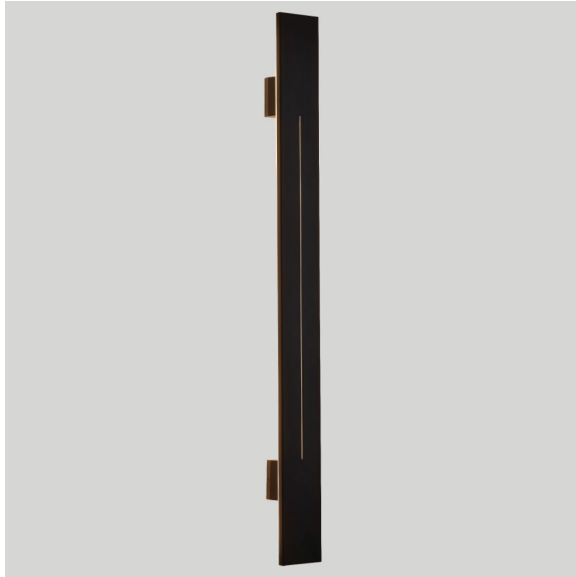

TORRE 48" 5CCT Outdoor Wall Sconce
3-775-15

FIXTURE TYPE _____

LOCATION _____

PROJECT _____

DATE _____

-15 Black

LIGHT SOURCE	(1) 38 Watt LED Modules 90CRI
LUMINAIRE POWER	42W 800mA
RATED LIFE	35000 RL
COLOR TEMPERATURES	Field Selectable 2700/3000/4000/ 5000/6500 CCT Note: Oxygen standard setting 3000K
LUMEN OUTPUT	3450 lm At 3000K
INPUT VOLTAGE	120 - 277V AC 50/60Hz
DRIVER OUTPUT	52W Max.
DIMMING	TRIAC dimming at 120v
CONSTRUCTION	Aluminum/PVC/Acrylic
DIFFUSER	Acrylic
FINISHES	-15 Black
MOUNTING	Unit Mounts to a 4" Octagonal J-Box.
STANDARDS	Wet Listed Certified Luminaire, Conforms to UL STD

DIMENSIONS

W:	5"
H:	47.125"
Ext.:	4"
M.C.:	6" To Top of Fixture