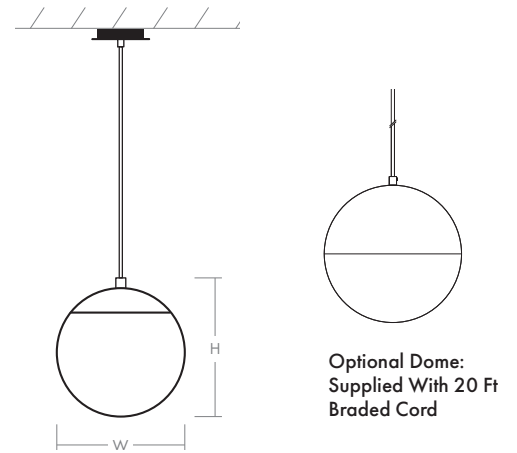

**LUNA 5CCT Pendant**  
**3-6730-xx**

FIXTURE TYPE \_\_\_\_\_ LOCATION \_\_\_\_\_  
 PROJECT \_\_\_\_\_ DATE \_\_\_\_\_

-15 Black

-24 Satin Nickel

-40 Aged Brass

OPTIONAL DOME (included)  
 (Shown -15 Black)

<b>LIGHT SOURCE</b>	1 x 10W LED, 3000K, CRI 90
<b>LUMINAIRE POWER</b>	10W
<b>RATED LIFE</b>	50000 hr RL
<b>COLOR TEMPERATURE</b>	Field Selectable 2700/3000/4000/ 5000/6500 CCT Note: Oxygen standard setting 3000k
<b>LUMEN OUTPUT</b>	Delivered: 900lm @3000K (LM-79)
<b>INPUT VOLTAGE</b>	120V to 277V AC, 50/60Hz
<b>DRIVER OUTPUT</b>	250mA, 10W max power
<b>DIMMING</b>	TRIAC at 120V AC Only
<b>CONSTRUCTION</b>	Plated Steel and Glass
<b>DIFFUSER</b>	- White Opal Glass. Optional dome included.
<b>FINISHES</b>	Black (-15), Satin Nickel (-24), Aged Brass (-40)
<b>MOUNTING</b>	4" Octagonal J-Box*
<b>STANDARDS</b>	ETL Dry/Damp listed, Conforms to UL STD 1598, Certified CAN/CSA STD C22.2 No 250.0.

**DIMENSIONS**  
**Dia. Canopy: 5.88"**  
**W. Fixture: 11.88"**  
**H. Fixture: 12.63"**  
**Supplied with 20 ft  
 braided cord**