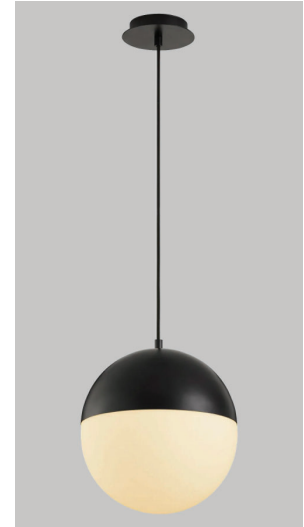

**LUNA 5CCT Pendant**  
**3-6730-xx**

FIXTURE TYPE \_\_\_\_\_ LOCATION \_\_\_\_\_  
 PROJECT \_\_\_\_\_ DATE \_\_\_\_\_

-15 Black

-24 Satin Nickel

-40 Aged Brass

OPTIONAL DOME (included)  
 (Shown -15 Black)

<b>LIGHT SOURCE</b>	1 x 10W LED, 3000K, CRI 90
<b>LUMINAIRE POWER</b>	10W
<b>RATED LIFE</b>	50000 hr RL
<b>COLOR TEMPERATURE</b>	Field Selectable 2700/3000/4000/ 5000/6500 CCT Note: Oxygen standard setting 3000k
<b>LUMEN OUTPUT</b>	Delivered: 900lm @3000K (LM-79)
<b>INPUT VOLTAGE</b>	120V to 277V AC, 50/60Hz
<b>DRIVER OUTPUT</b>	250mA, 10W max power
<b>DIMMING</b>	TRIAC at 120V AC Only
<b>CONSTRUCTION</b>	Plated Steel and Glass
<b>DIFFUSER</b>	- White Opal Glass. Optional dome included.
<b>FINISHES</b>	Black (-15), Satin Nickel (-24), Aged Brass (-40)
<b>MOUNTING</b>	4" Octagonal J-Box*
<b>STANDARDS</b>	ETL Dry/Damp listed, Conforms to UL STD 1598, Certified CAN/CSA STD C22.2 No 250.0.

**DIMENSIONS**  
**Dia. Canopy: 5.88"**  
**W. Fixture: 11.88"**  
**H. Fixture: 12.63"**  
**Supplied with 20 ft  
 braided cord**