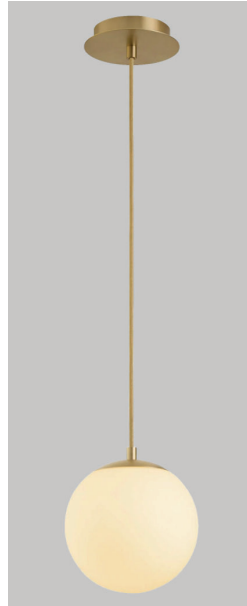

LUNA 5CCT Pendant
3-6710-xx

FIXTURE TYPE _____ LOCATION _____
 PROJECT _____ DATE _____

-15 Black

-24 Satin Nickel

-40 Aged Brass

OPTIONAL DOME (included)
 (Shown: -15 Black)

LIGHT SOURCE	1 x 6W LED, 3000K, CRI 90
LUMINAIRE POWER	6W
RATED LIFE	50000 hr RL
COLOR TEMPERATURE	Field Selectable 2700/3000/4000/ 5000/6500 CCT Note: Oxygen standard setting 3000k
LUMEN OUTPUT	Delivered: 490lm @3000K (LM-79)
INPUT VOLTAGE	120V to 277V AC, 50/60Hz
DRIVER OUTPUT	130mA, 10W max power
DIMMING	TRIAC at 120V AC Only
CONSTRUCTION	Plated Steel and Glass
DIFFUSER	- White Opal Glass. Optional dome included
FINISHES	Black (-15), Satin Nickel (-24), Aged Brass (-40)
MOUNTING	4" Octagonal J-Box*
STANDARDS	ETL Dry/Damp listed, Conforms to UL STD 1598, Certified CAN/CSA STD C22.2 No 250.0.

DIMENSIONS
Dia. Canopy: 5.88"
W. Fixture: 8.00"
H. Fixture: 9.50"
Supplied with 20 ft braided cord