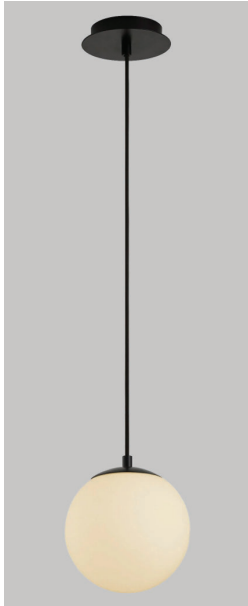

LUNA 5CCT Pendant
3-6710-xx

FIXTURE TYPE _____ LOCATION _____
 PROJECT _____ DATE _____

-15 Black

-24 Satin Nickel

-40 Aged Brass

OPTIONAL DOME (included)
 (Shown: -15 Black)

LIGHT SOURCE	1 x 6W LED, 3000K, CRI 90
LUMINAIRE POWER	6W
RATED LIFE	50000 hr RL
COLOR TEMPERATURE	Field Selectable 2700/3000/4000/ 5000/6500 CCT Note: Oxygen standard setting 3000k
LUMEN OUTPUT	Delivered: 490lm @3000K (LM-79)
INPUT VOLTAGE	120V to 277V AC, 50/60Hz
DRIVER OUTPUT	130mA, 10W max power
DIMMING	TRIAC at 120V AC Only
CONSTRUCTION	Plated Steel and Glass
DIFFUSER	- White Opal Glass. Optional dome included
FINISHES	Black (-15), Satin Nickel (-24), Aged Brass (-40)
MOUNTING	4" Octagonal J-Box*
STANDARDS	ETL Dry/Damp listed, Conforms to UL STD 1598, Certified CAN/CSA STD C22.2 No 250.0.

DIMENSIONS
Dia. Canopy: 5.88"
W. Fixture: 8.00"
H. Fixture: 9.50"
Supplied with 20 ft braided cord