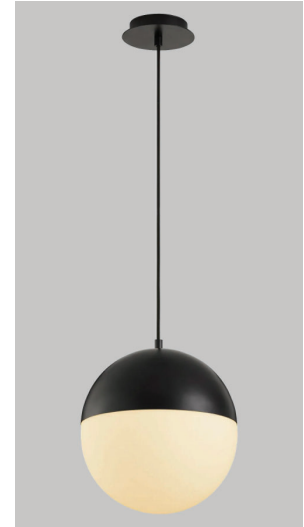

LUNA 5CCT Pendant
3-6710-xx

FIXTURE TYPE _____ LOCATION _____
 PROJECT _____ DATE _____

-15 Black

-24 Satin Nickel

-40 Aged Brass

OPTIONAL DOME (included)
 (Shown: -15 Black)

LIGHT SOURCE	1 x 6W LED, 3000K, CRI 90
LUMINAIRE POWER	6W
RATED LIFE	50000 hr RL
COLOR TEMPERATURE	Field Selectable 2700/3000/4000/ 5000/6500 CCT Note: Oxygen standard setting 3000k
LUMEN OUTPUT	Delivered: 490lm @3000K (LM-79)
INPUT VOLTAGE	120V to 277V AC, 50/60Hz
DRIVER OUTPUT	130mA, 10W max power
DIMMING	TRIAC at 120V AC Only
CONSTRUCTION	Plated Steel and Glass
DIFFUSER	- White Opal Glass. Optional dome included
FINISHES	Black (-15), Satin Nickel (-24), Aged Brass (-40)
MOUNTING	4" Octagonal J-Box*
STANDARDS	ETL Dry/Damp listed, Conforms to UL STD 1598, Certified CAN/CSA STD C22.2 No 250.0.

DIMENSIONS
Dia. Canopy: 5.88"
W. Fixture: 8.00"
H. Fixture: 9.50"
Supplied with 20 ft braided cord