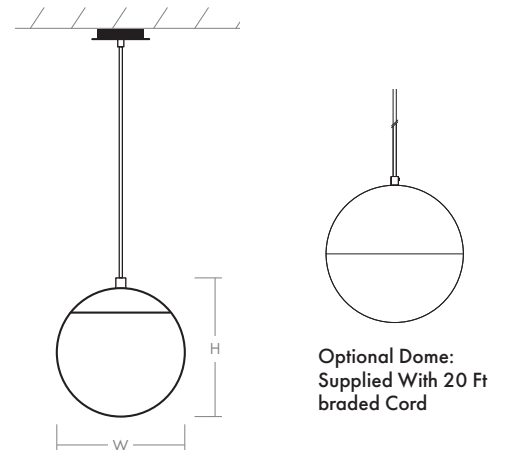

LUNA 5CCT Pendant
3-6710-xx

FIXTURE TYPE _____ LOCATION _____
 PROJECT _____ DATE _____

-15 Black

-24 Satin Nickel

-40 Aged Brass

OPTIONAL DOME (included)
 (Shown: -15 Black)

LIGHT SOURCE	1 x 6W LED, 3000K, CRI 90
LUMINAIRE POWER	6W
RATED LIFE	50000 hr RL
COLOR TEMPERATURE	Field Selectable 2700/3000/4000/ 5000/6500 CCT Note: Oxygen standard setting 3000k
LUMEN OUTPUT	Delivered: 490lm @3000K (LM-79)
INPUT VOLTAGE	120V to 277V AC, 50/60Hz
DRIVER OUTPUT	130mA, 10W max power
DIMMING	TRIAC at 120V AC Only
CONSTRUCTION	Plated Steel and Glass
DIFFUSER	- White Opal Glass. Optional dome included
FINISHES	Black (-15), Satin Nickel (-24), Aged Brass (-40)
MOUNTING	4" Octagonal J-Box*
STANDARDS	ETL Dry/Damp listed, Conforms to UL STD 1598, Certified CAN/CSA STD C22.2 No 250.0.

DIMENSIONS
Dia. Canopy: 5.88"
W. Fixture: 8.00"
H. Fixture: 9.50"
Supplied with 20 ft braided cord