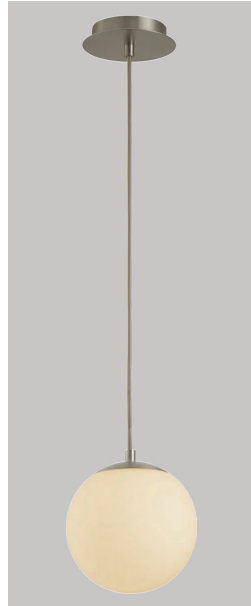

LUNA 5CCT Pendant
3-6710-xx

FIXTURE TYPE _____ LOCATION _____
 PROJECT _____ DATE _____

-15 Black

-24 Satin Nickel

-40 Aged Brass

OPTIONAL DOME (included)
 (Shown: -15 Black)

LIGHT SOURCE	1 x 6W LED, 3000K, CRI 90
LUMINAIRE POWER	6W
RATED LIFE	50000 hr RL
COLOR TEMPERATURE	Field Selectable 2700/3000/4000/ 5000/6500 CCT Note: Oxygen standard setting 3000k
LUMEN OUTPUT	Delivered: 490lm @3000K (LM-79)
INPUT VOLTAGE	120V to 277V AC, 50/60Hz
DRIVER OUTPUT	130mA, 10W max power
DIMMING	TRIAC at 120V AC Only
CONSTRUCTION	Plated Steel and Glass
DIFFUSER	- White Opal Glass. Optional dome included
FINISHES	Black (-15), Satin Nickel (-24), Aged Brass (-40)
MOUNTING	4" Octagonal J-Box*
STANDARDS	ETL Dry/Damp listed, Conforms to UL STD 1598, Certified CAN/CSA STD C22.2 No 250.0.

DIMENSIONS
Dia. Canopy: 5.88"
W. Fixture: 8.00"
H. Fixture: 9.50"
Supplied with 20 ft braided cord