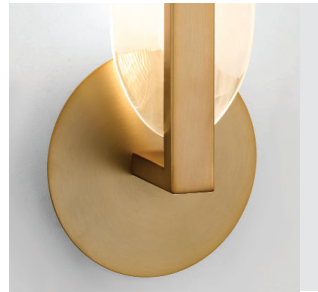

AVIAN 1LT 5CCT Sconce
3-5145-xx

oxygen

FIXTURE TYPE _____
 PROJECT _____

LOCATION _____
 DATE _____

-15 Black

-56 Brushed Brass

LIGHT SOURCE	(1) 12 Watt LED Array 90CRI
LUMINAIRE POWER	TBD
RATED LIFE	50000 Hr RL
COLOR TEMPERATURES	2700/3000/4000/5000/6500 LED CCT Note: Oxygen Standard Setting is 3000K
LUMEN OUTPUT	TBD
INPUT VOLTAGE	Total Input Voltage & Wattage: 120 - 277V AC
DRIVER OUTPUT	TBD
DIMMING	LED Dimming
CONSTRUCTION	CRS /Glass
DIFFUSER	Glass
FINISHES	-15 Black -56 Brushed Brass
MOUNTING	Unit mounts to a 4" Octagonal J-Box
STANDARDS	Damp Listed, Conforms to UL STD 1598, Certified CAN/CSA STD C22.2 No 250.0.

DIMENSIONS

W: 5.75"
H: 20"
Ext: 4"

Note:

Order example for standard fixture:
3-5145-XX (x-xxx: LED Sequence # / -xx: Finish)