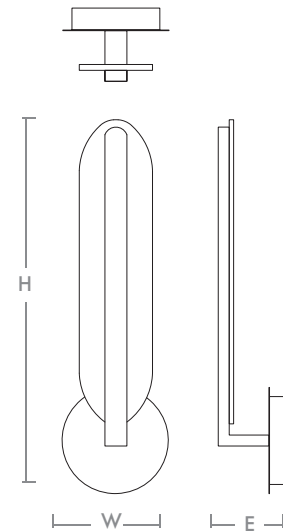

AVIAN 1LT 5CCT Sconce
3-5145-xx

oxygen

FIXTURE TYPE _____
 PROJECT _____

LOCATION _____
 DATE _____

-15 Black

-56 Brushed Brass

LIGHT SOURCE	(1) 12 Watt LED Array 90CRI
LUMINAIRE POWER	TBD
RATED LIFE	50000 Hr RL
COLOR TEMPERATURES	2700/3000/4000/5000/6500 LED CCT Note: Oxygen Standard Setting is 3000K
LUMEN OUTPUT	TBD
INPUT VOLTAGE	Total Input Voltage & Wattage: 120 - 277V AC
DRIVER OUTPUT	TBD
DIMMING	LED Dimming
CONSTRUCTION	CRS /Glass
DIFFUSER	Glass
FINISHES	-15 Black -56 Brushed Brass
MOUNTING	Unit mounts to a 4" Octagonal J-Box
STANDARDS	Damp Listed, Conforms to UL STD 1598, Certified CAN/CSA STD C22.2 No 250.0.

DIMENSIONS

W: 5.75"
H: 20"
Ext: 4"

Note:

Order example for standard fixture:
3-5145-XX (x-xxx: LED Sequence # / -xx: Finish)